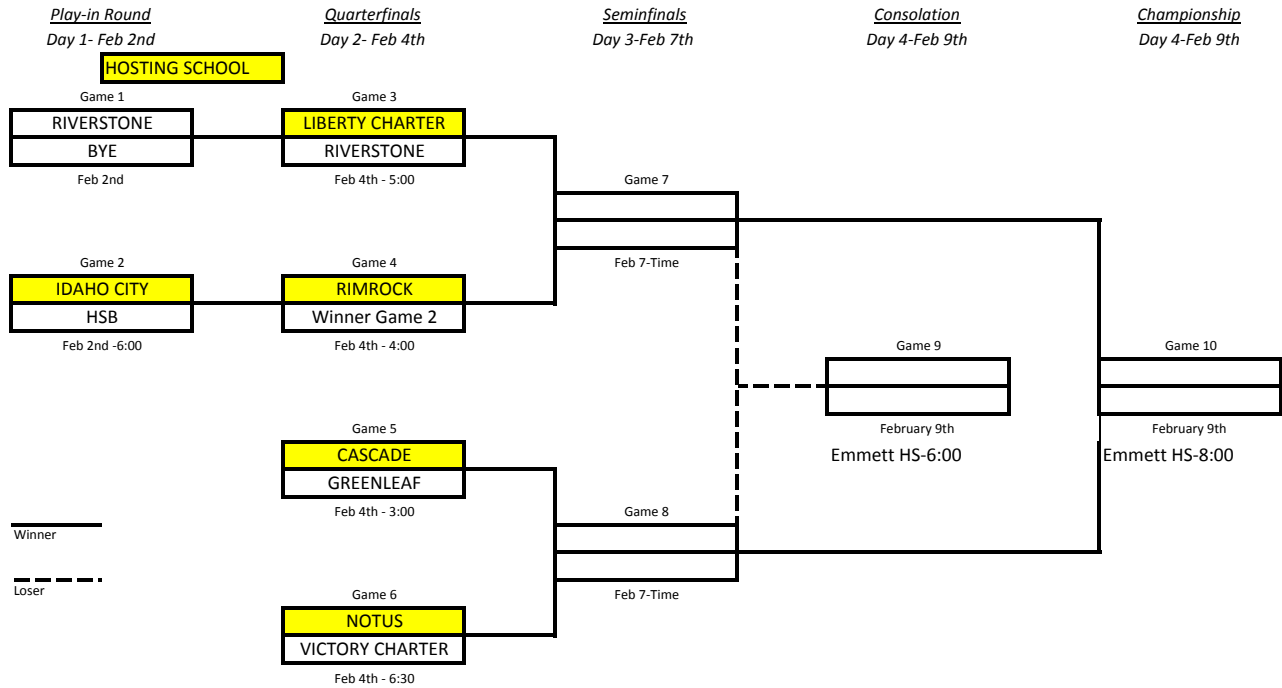

2011-2012  
DISTRICT III GIRL'S BASKETBALL TOURNAMENT  
FEB. 2,3,7,9

updated: 1/31/12 8AM

**BASKETBALL**

**Day 1:** Games 1,2; **Day 2:** Games 3-6; **Day 3:** Games 7,8; **Day 4:** Games 9,10  
Games 1-8 are at home of higher seed except #2 Longpin plays all away games  
Games 9 & 10 will be played at a Emmett High School  
Winner of Game 9 goes to play-in game Feb 11th in Mt. Home @ 3:00