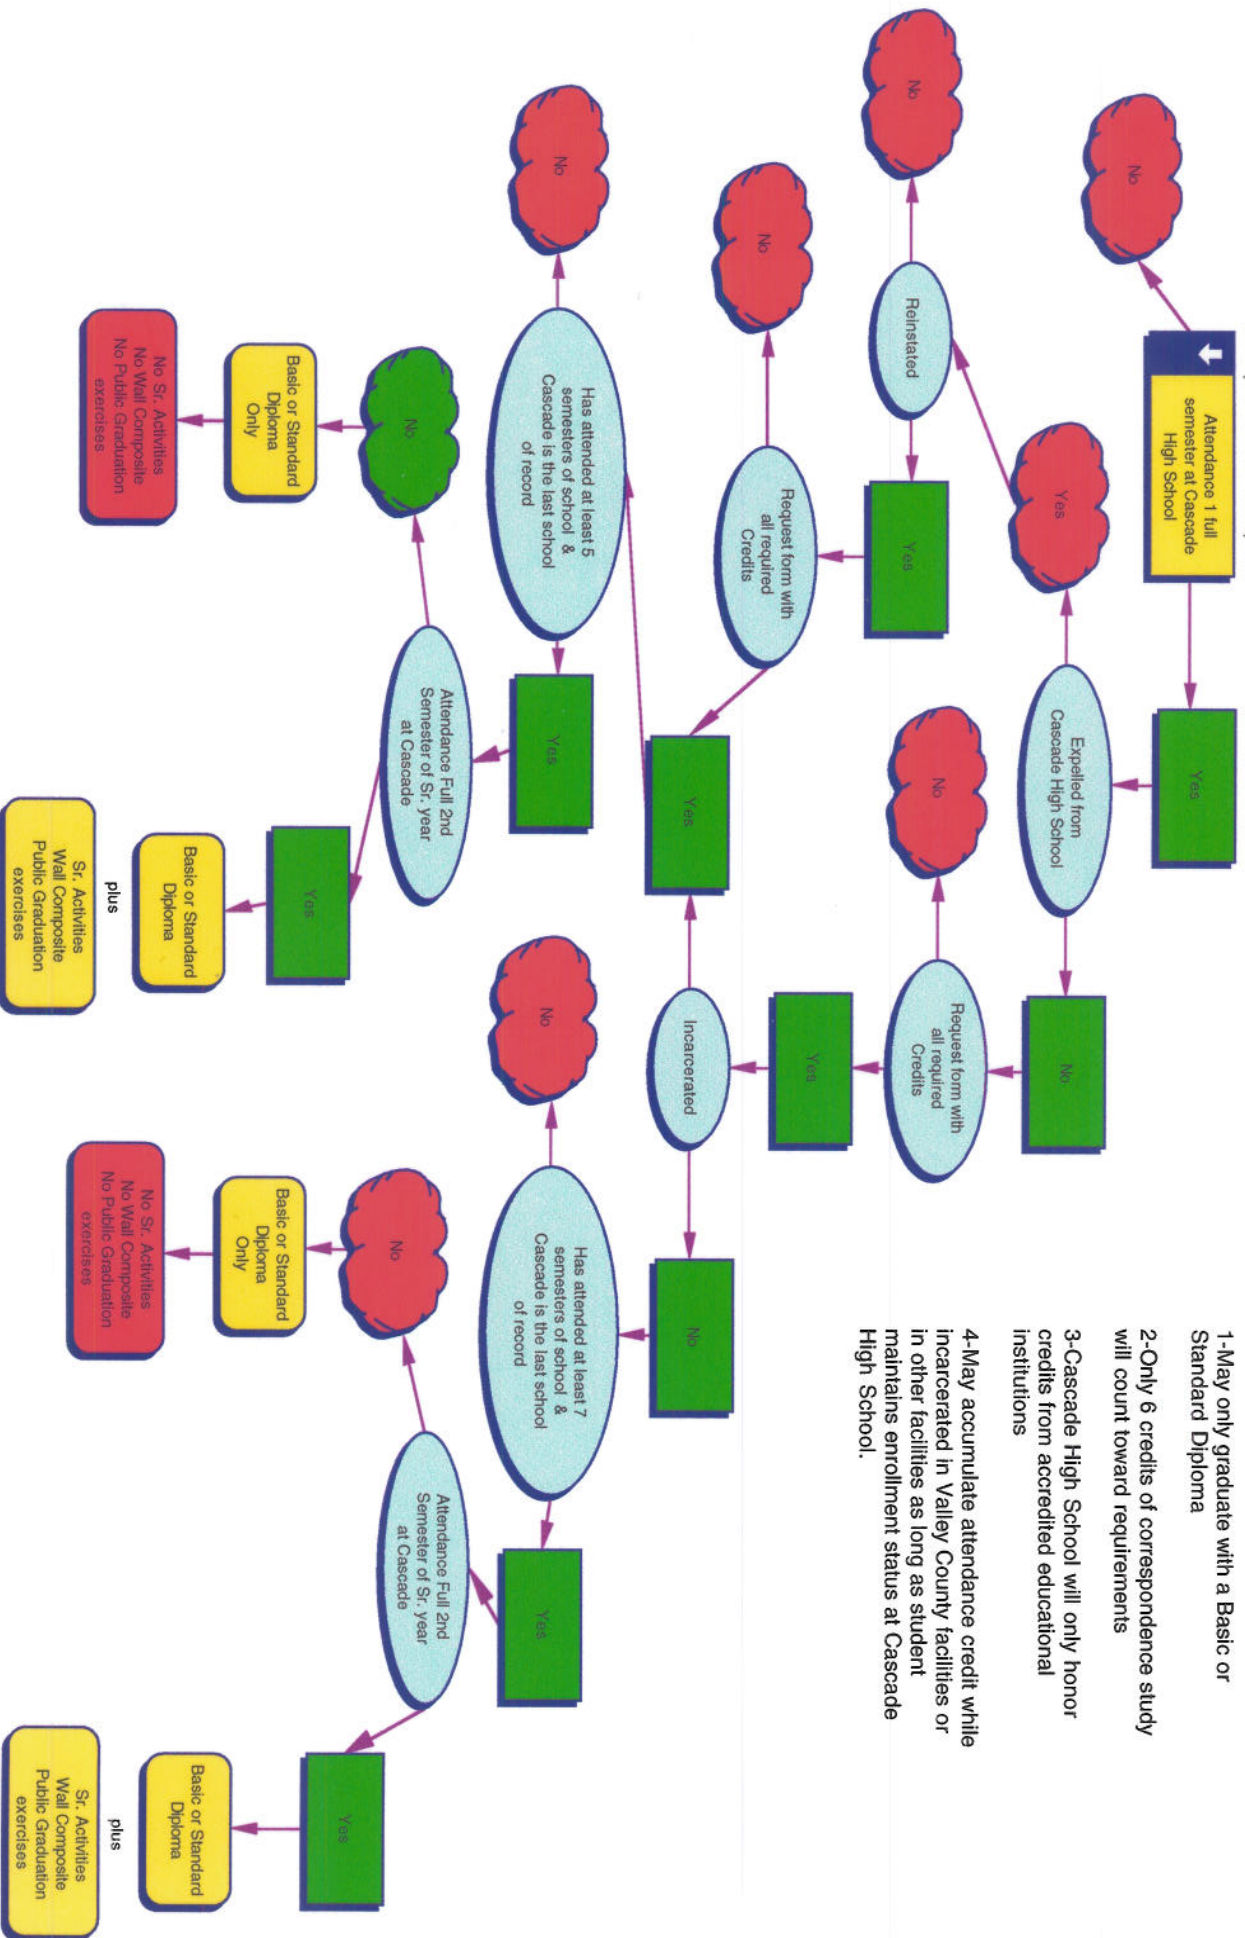

# Non-Traditional Graduation Paths

(Start chart here)

- 1-May only graduate with a Basic or Standard Diploma
- 2-Only 6 credits of correspondence study will count toward requirements
- 3-Cascade High School will only honor credits from accredited educational institutions
- 4-May accumulate attendance credit while incarcerated in Valley County facilities or in other facilities as long as student maintains enrollment status at Cascade High School.